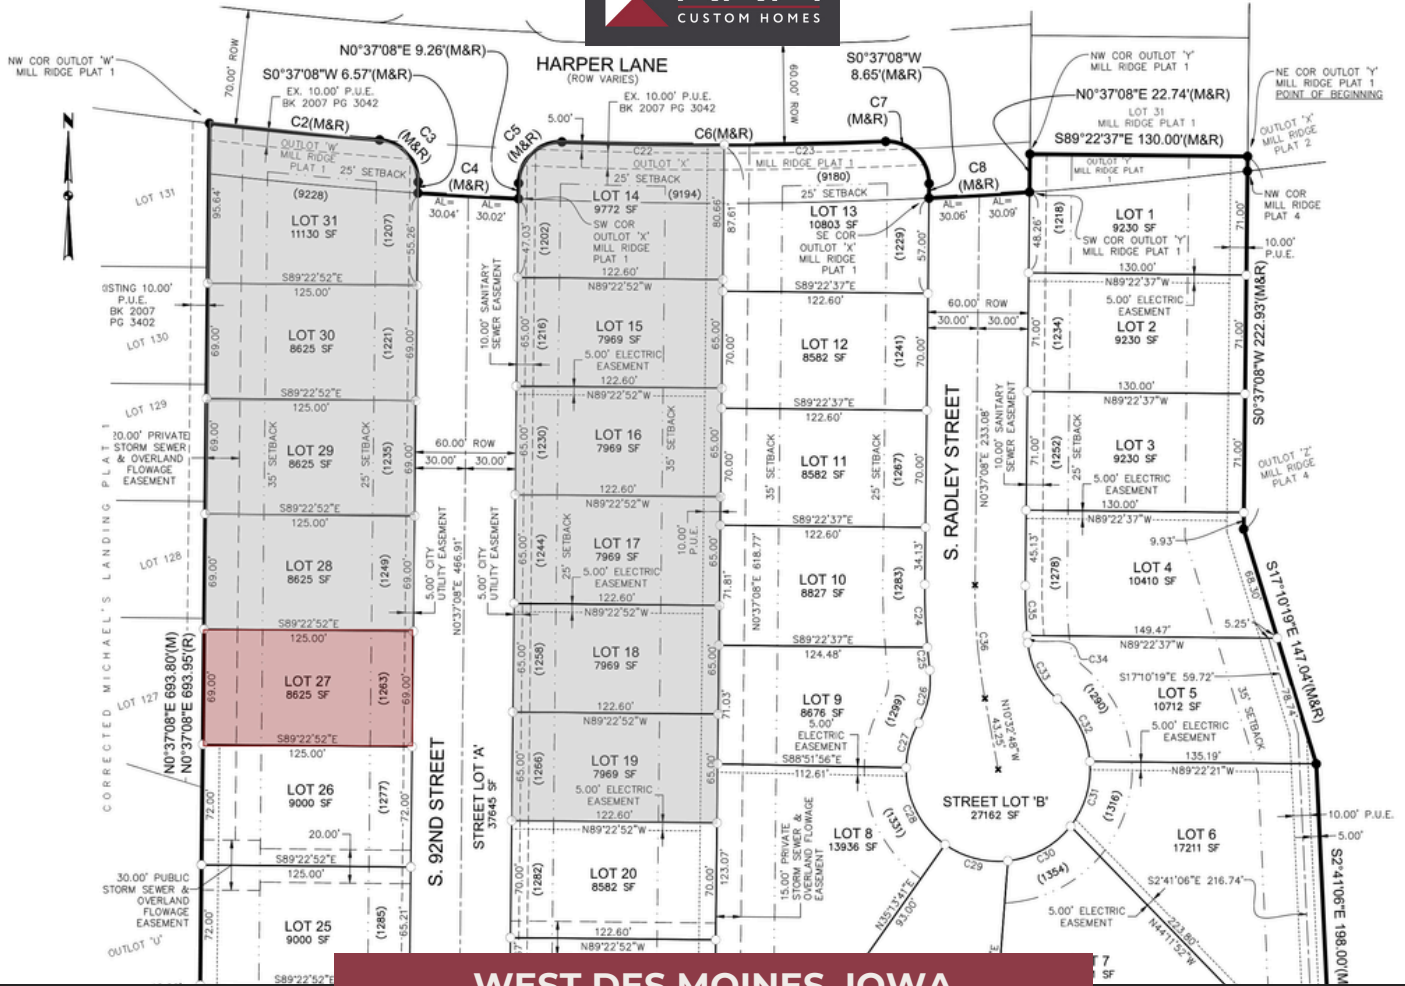

WEST DES MOINES, IOWA

# MILL RIDGE

PLAT 5

Lot #	Address	Sq. Ft.	GOR/GOL	Price	Status	Configuration
14	1202 S. 92nd Street	9,772			SOLD	Standard
15	1216 S. 92nd Street	7,969			SOLD	Standard
16	1230 S. 92nd Street	7,969			SOLD	Standard
17	1244 S. 92nd Street	7,969			SOLD	Standard
18	1258 S. 92nd Street	7,969			SOLD	Standard
19	1266 S. 92nd Street	7,969			SOLD	Standard
27	1263 S. 92nd Street	8,625	GOR	\$109,900	Available	Walkout

CONTACT US FOR MORE INFO.

515-243-1191

sales@krmdev.com

**WEST DES MOINES, IOWA**

**MILL RIDGE**

**PLAT 5**

Lot #	Address	Sq. Ft.	GOR/GOL	Price	Status	Configuration
28	1249 S. 92nd Street	8,625			SOLD	Walkout
29	1235 S. 92nd Street	8,625			SOLD	Walkout
30	1221 S. 92nd Street	8,625			SOLD	Walkout
31	1207 S. 92nd Street	11,130			SOLD	Walkout