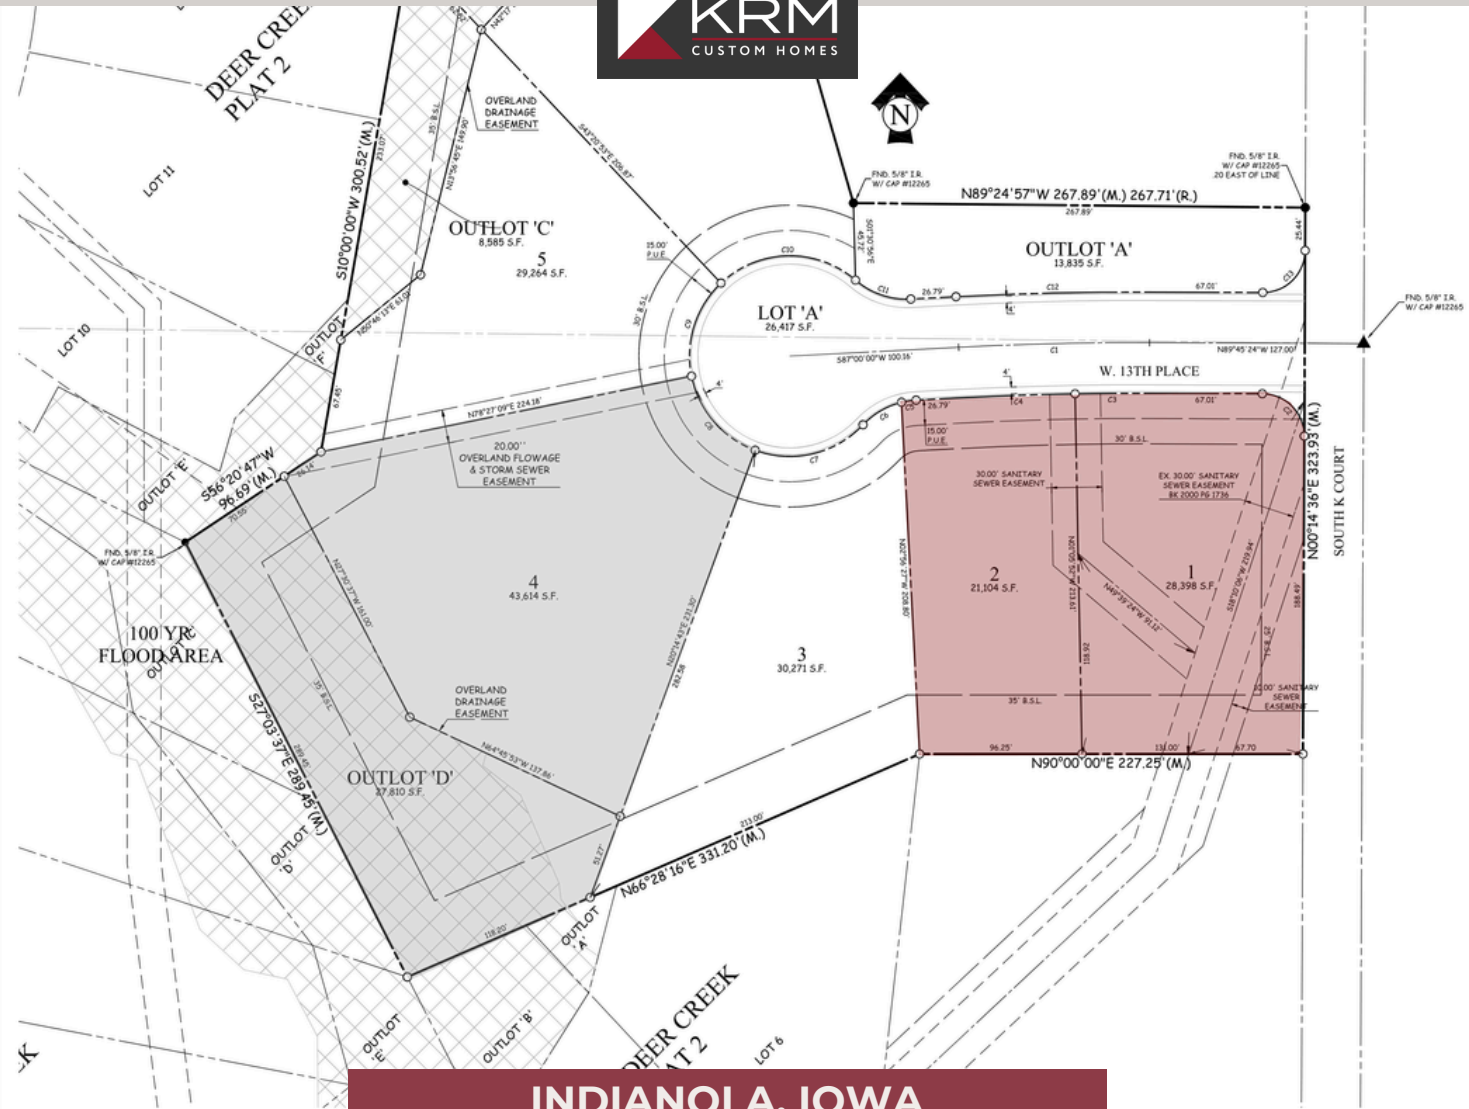

INDIANOLA, IOWA

# DEER CREEK

PLAT 2

Lot #	Address	Sq. Ft.	GOR/GOL	Price	Status	Configuration
5	1300 S L Court	65,723		\$104,900	Available	Standard

CONTACT US FOR MORE INFO.

515-243-1191

sales@krmdev.com

INDIANOLA, IOWA

# DEER CREEK

PLAT 3

Lot #	Address	Sq. Ft.	GOR/GOL	Price	Status	Configuration
1	1301 W 13th Place	28,398		\$104,900	Available	Walkout
2	1303 W 13th Place	21,104		\$114,900	Available	Walkout
4	1307 W 13th Place	43,614			SOLD	Walkout